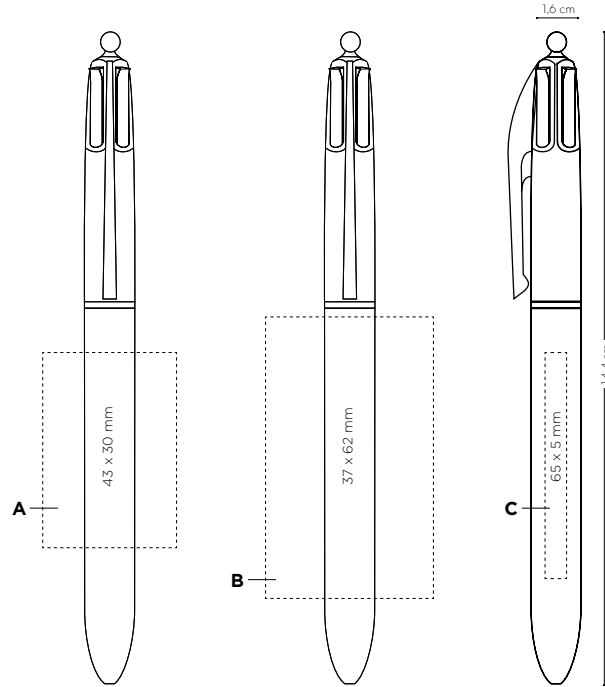

MOQ 250v.

Decoration:

Personnalisation / Personalización / Dekoration / Decorazione

BIC® 4 Colours Fashion

1102

- A SP:** max. 4 col.
- B DG:** full-colours
(available in white barrel)
- C BP:** full-colour
BP Texture: full-colour