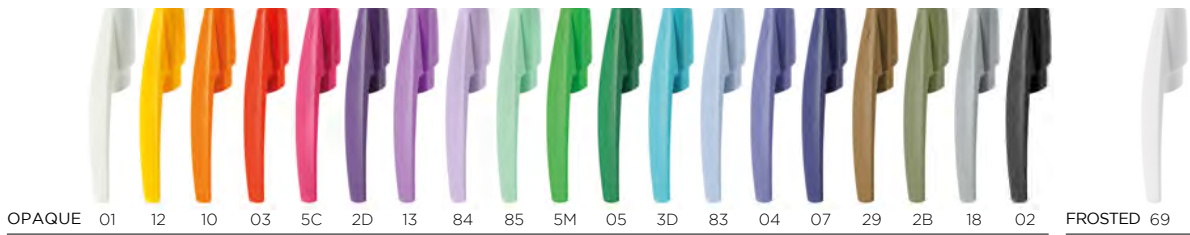

MOA 500v.

@CColutions® standard colours combination

Combinaison de couleurs standards / Combinación de colores estandar / Standardfarbcombination / Combinazione colori standard

Plug

Bouton / Botón / Endstück / Pulsante

Clip

Clip / Clip / Clip / Clip

Barrel

Corps / Cuerpo / Schaft / Fusto

OPAQUE

1E

3E

@CColutions® Made with 39% recycled material.

The percentage is calculated based on the total weight of the product.

Add the Möbius loop to your artwork at no additional charge. Please be sure to specify "Print the Möbius loop" on your order. (Möbius loop imprint defaults to left-hand hand corner.)