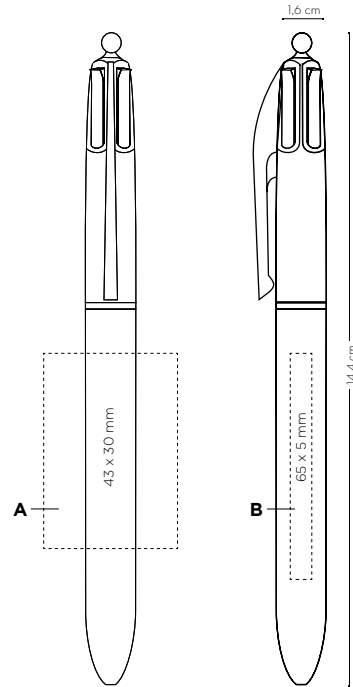

Price (CHF)

BIC® 4 Colours Fine	100-249	250-499	500-999	1000-2499	2500-4999	5000-9999	10000-24999	25000-49999
1109								
SP	-	3,31	3,00	2,78	2,60	2,45	2,28	2,10
BP	4,39	3,58	3,24	3,01	2,82	2,66	2,46	2,28

1111 (lanyard)	100-249	250-499	500-999	1000-2499	2500-4999	5000-9999	10000-24999	25000-49999
SP	-	3,78	3,43	3,17	2,98	2,81	2,63	2,45
BP	4,92	4,05	3,67	3,40	3,20	3,01	2,82	2,62

ADDITIONAL IMPRINT CHARGE PER COLOUR & POSITION frais d'impression supplémentaires par couleur et position / cargo por impresión adicional por color y posición / zusätzliche druckkosten pro farbe & position / costo marchio aggiuntivo per colore e posizione

SP	-	0,18	0,15	0,15	0,15	0,14	0,13	0,13
BP	0,29	0,26	0,24	0,23	0,22	0,21	0,18	0,17
BP Texture	0,22	0,20	0,17	0,16	0,16	0,15	0,14	0,14

Prices include one imprint in one position according to specified technique. Les prix incluent une impression sur un emplacement avec la technique spécifiée / Los precios incluyen una impresión en una posición acorde con la técnica especificada / In den Preisen inbegriffen ist ein Aufdruck auf einer Position gemäß angegebener Technik / I prezzi includono una stampa in una posizione a seconda della tecnica specificata.

Writing modes:

Mode écriture / Modos de escritura / Schreibmodi / Modalità di scrittura

Ballpen

F

*48h not available in Digital finishes
*48h non disponibile en impression numérique / *48h no disponible en acabados digitales / *48h bei digitalen Ausführungen nicht erhältlich / *48h non disponibile in finiture digitali
Available without lanyard
Available without lanyard / Available without lanyard / Available without lanyard / Available without lanyard

Printing techniques:

Techniques d'impression / Técnicas de impresión / Drucktechniken / Tecniche di stampa

(SP) SCREEN PRINTING

(BP) britePix™

External packaging:

Emballage externe / Envasado exterior / Außenverpackung / Imballaggio esterno

250 ± 3,2 Kg

MADE IN FRANCE