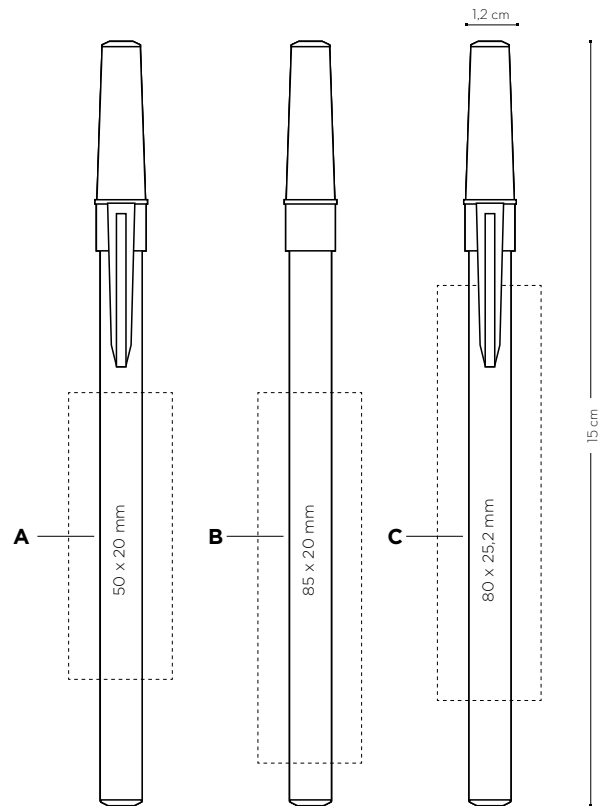

BIC® Round stic®

1010

@CColutions® 1E10

A SP: max. 3 col.

B SP: max. 1 col.

C DG: full-colour (available in white barrel)

Price (CHF)

BIC® Round stic®