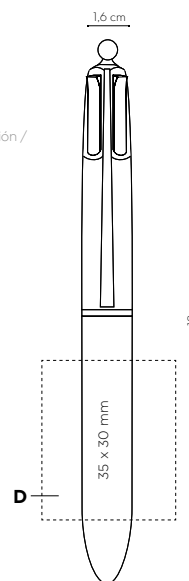

Price (CHF)

BIC® 4 Colours Mini	250-499	500-999	1000-2499	2500-4999	5000-9999	10000-24999	25000-49999
1103							
SP	3,53	3,20	2,97	2,77	2,61	2,51	2,42
1104 (lanyard)							
SP	4,00	3,62	3,36	3,15	2,97	2,86	2,76

ADDITIONAL IMPRINT CHARGE PER COLOUR & POSITION frais d'impression supplémentaires par couleur et position / cargo por impresión adicional por color y posición / zusätzliche druckkosten pro farbe & position / costo marchio aggiuntivo per colore e posizione

SP 0,18 0,15 0,15 0,15 0,14 0,13 0,13

Prices include 1 colour screenprint in one position. Les prix incluent la sérigraphie 1 couleur sur un emplacement. En precio incluye un color en serigrafía en una posición. In den Preisen inbegriffen ist 1 Siebdruck-Farbaufdruck auf 1 Position. I prezzi includono 1 colore a serigrafia in una posizione.

Writing modes:

Mode écriture / Modos de escritura /
Schreibmodi / Modalità di scrittura

Ballpen

M

Printing techniques:

Techniques d'impression / Técnicas de impresión /
Drucktechniken / Tecniche di stampa

(SP) SCREEN
PRINTING

External packaging:

250 ± 2,7 Kg