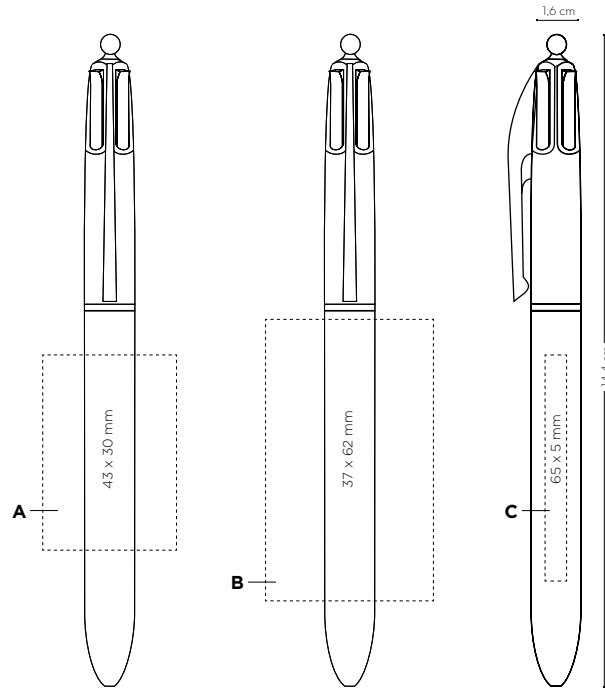

** Source: GFK Panel - Western Europe 9 - MAT June 2018 - Sales in Value & Volume

MOQ 2500.

Decoration:

Personnalisation / Personalización / Dekoration / Decorazione

BIC® 4 colours

1100

- A SP:** max. 4 col.
- B DG:** full-colour
(available in white barrel)
- C BP:** full-colour
BP Texture: full-colour