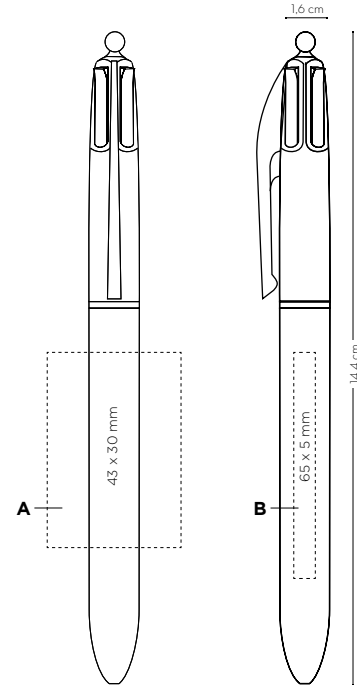

Colour ink
Encre de couleur
Color de la tinta
Schreibfarbe
Colore inchiostro

BIC® 4 Colours Sun

	100-249	250-499	500-999	1000-2499	2500-4999	5000-9999	10000-24999	25000-49999
1097								
SP	-	3,31	3,00	2,78	2,60	2,45	2,28	2,10
BP	4,39	3,58	3,24	3,01	2,82	2,66	2,46	2,28
1098 (lanyard)								
SP	-	3,78	3,43	3,17	2,98	2,81	2,63	2,45
BP	4,92	4,05	3,67	3,40	3,20	3,01	2,82	2,62

ADDITIONAL IMPRINT CHARGE PER COLOUR & POSITION frais d'impression supplémentaires par couleur et position / cargo por impresión adicional por color y posición / zusätzliche druckkosten pro farbe & position / costo marchio aggiuntivo per colore e posizione

SP	-	0,18	0,15	0,15	0,15	0,14	0,13	0,13
BP	0,29	0,26	0,24	0,23	0,22	0,21	0,18	0,17
BP Texture	0,22	0,20	0,17	0,16	0,16	0,15	0,14	0,14

Prices include one imprint in one position according to specified technique. Les prix incluent une impression sur un emplacement avec la technique spécifiée / Los precios incluyen una impresión en una posición acorde con la técnica especificada / In den Preisen inbegriffen ist ein Aufdruck auf einer Position gemäß angegebener Technik / I prezzi includono una stampa in una posizione a seconda della tecnica specificata.

Writing modes:

Mode écriture / Modos de escritura /
Schreibmodi / Modalità di scrittura

Ballpen

M

Printing techniques:

Techniques d'impression / Técnicas de impresión /
Drucktechniken / Tecniche di stampa

(SP) SCREEN
PRINTING

(BP) britePix™

External packaging:

Emballage externe / Envasado exterior /
Außenverpackung / Imballaggio esterno

250 ± 3,2 Kg

MADE IN
FRANCE