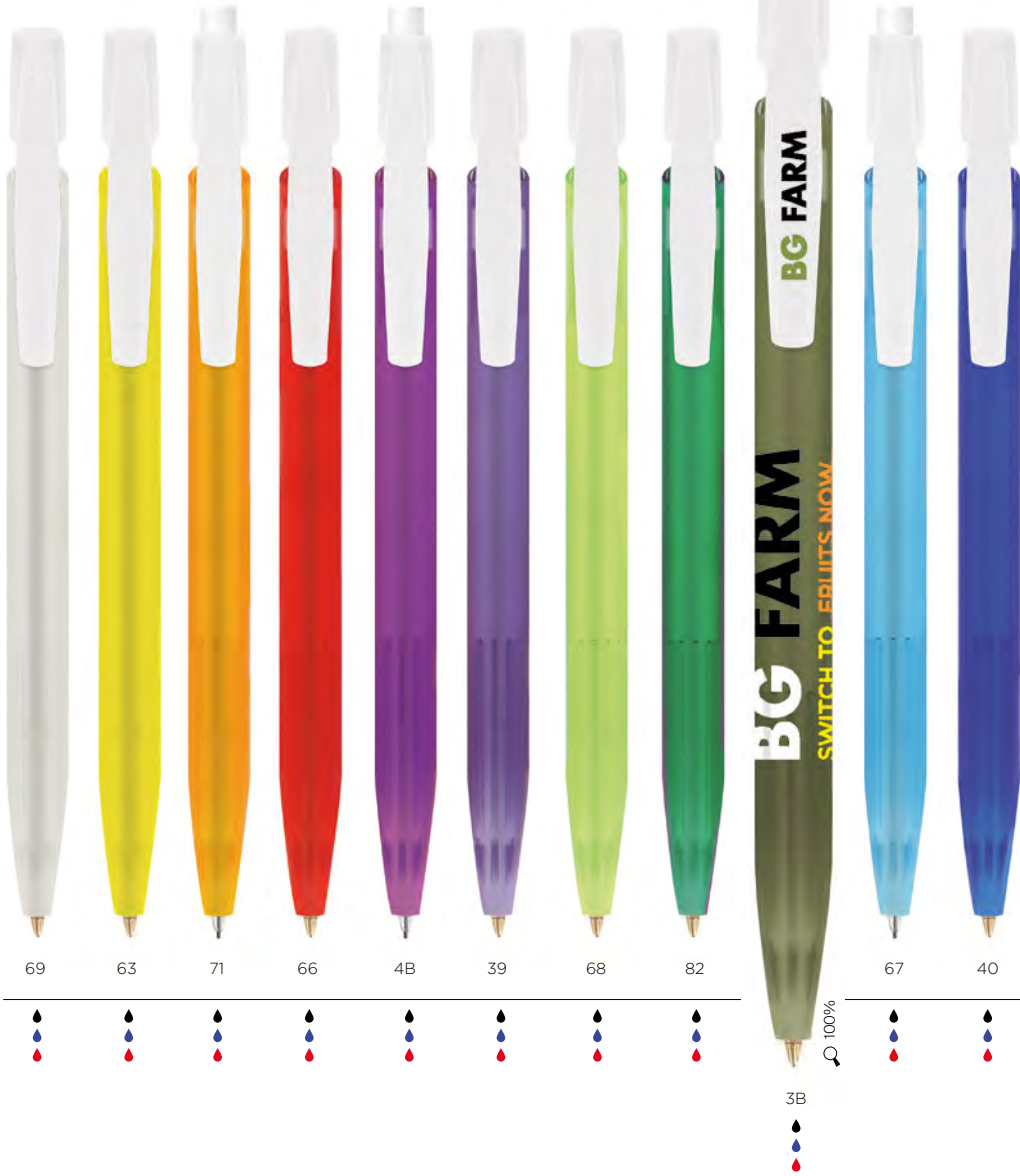

FROSTED BALLPEN - 1025 / PENCIL 1028

BALLPENS
BIC® WRITING INSTRUMENTS